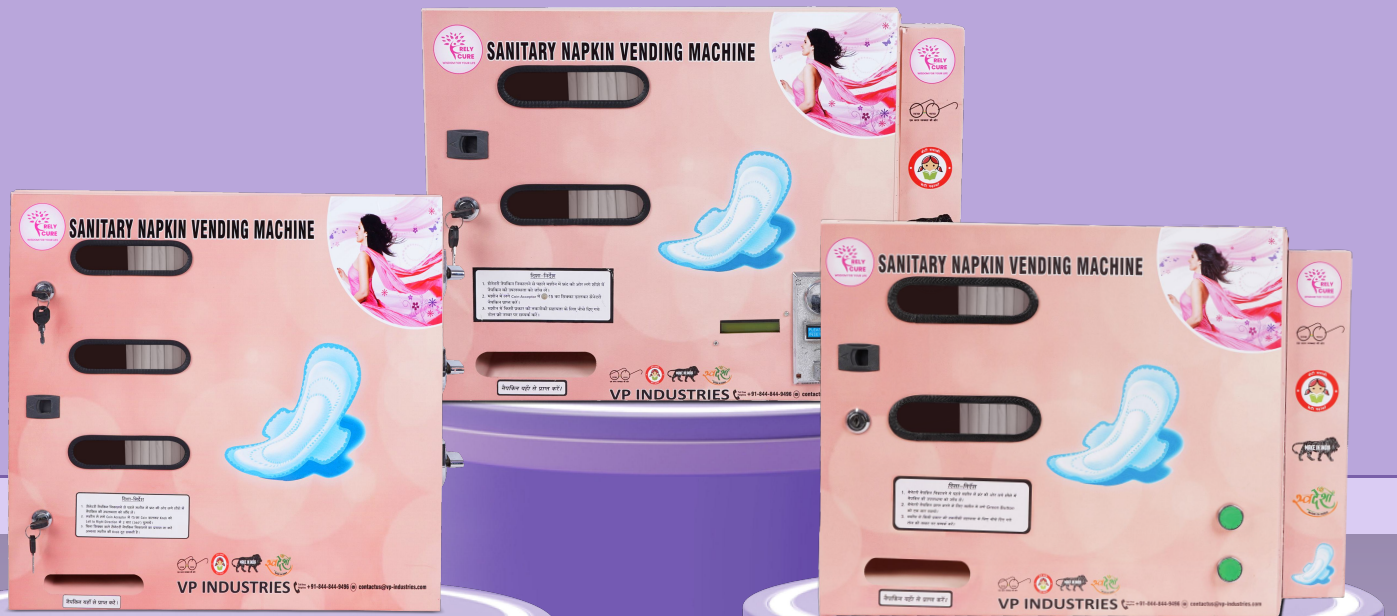

WOMEN WELFARE HYGIENIC PRODUCTS

AN ISO & CE Certified

MSME CERTIFIED

GEM Registered Supplier

Wisdom For Your Life

Sanitary Napkin Vending Machine

Wall Mountable & Front loading Pink Color
Fully automatic

Storage Capacity 100 PADS

100 Napkins loaded in 3 Spring Spiral Left to right

03
Spring

3X30
PADS

Sanitary Napkin Vending Machine

Wall Mountable & Front loading Pink Color
Manual Operated

Machine Features & Specification

- 01 Fully Automatic operated
- 02 Multi Coin Acceptor
- 03 Inspection Window
- 04 Napkin Collection Point
- 05 Door Lock

Machine Operating Mechanism

Instruction for use:

- 01 Insert 5 Rs. coin in the Digital Coin Acceptor
- 02 And get the napkin automatic
- 03 No need of press any button of vending

Easy Wall Mountable Using Screw

Box Component & Accessories:

Sanitary Napkin-30pcs

Wall Plug & Screw-2 pair

User Guide Manual

Door Lock Keys-2 pc

More Information

Mode Of Function	Fully Automatic
Currency Value	5 Rupee Coins
Napkin Type	Any Size Of Trifold
Napkin Refilled Method	Direction All Spring Spiral Provided
Stock View	Provided Visibility Windows Of Napkins Operated With
Machine Material	Mild Steel Body With Epoxy Anti Rust Proof Powder Coated For Superior Finish
Power Consumption	Stand Alone No Electricity Required
Accessories Included	60 Sanitary Pads, 2 Nos Pvc Wall Plug With 2 Nos Screws, 2 Nos Of Keys And User Manual)
Type Of Packaging	Packing Of Thermocol And Carton Cardboard Fitment Box
Product Offering	To Make Life Easier And Tension Free During Those Days, Just Drop A Coin & Get The Napkin On 24x7 Basis..)
Warranty	1 Year
Easy To Installation	With The Help Of Mounting Accessories Provided , Hang The Machine On Wall & Start Collecting The Napkins.
Customer Support	Available By 24x7 Basis