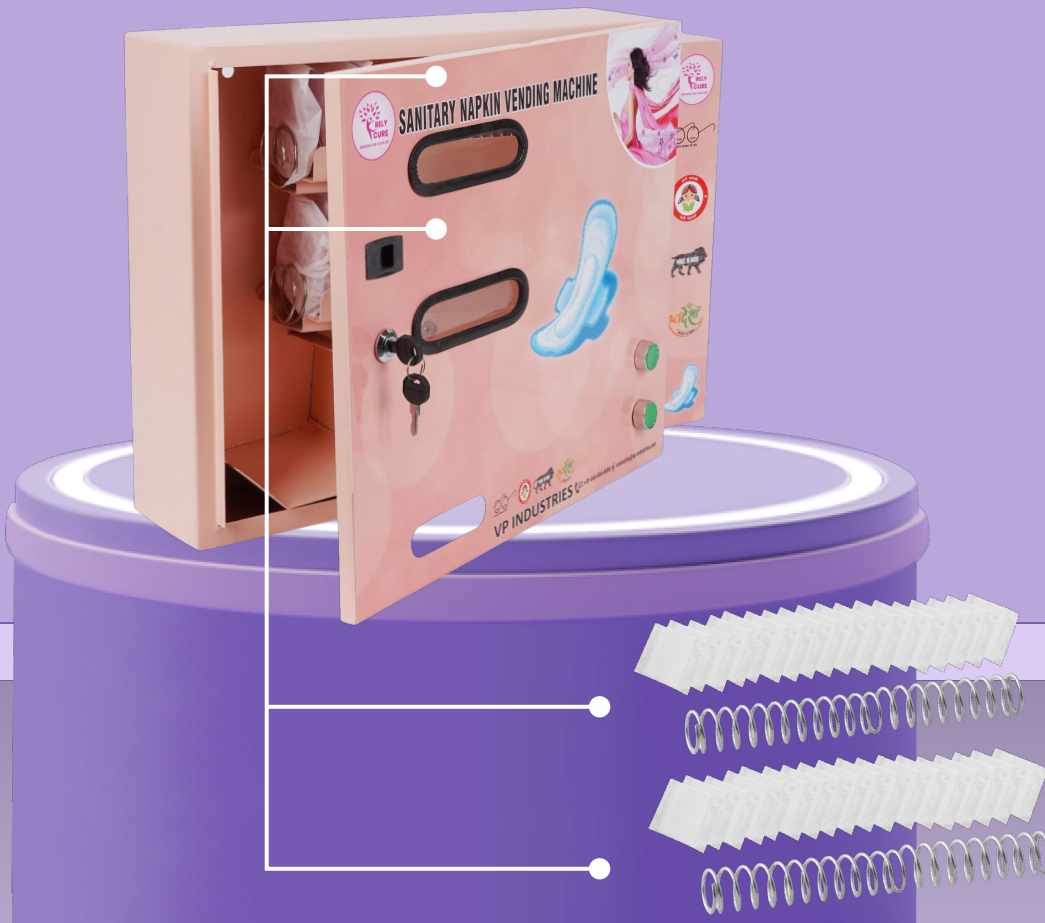

WOMEN WELFARE HYGIENIC PRODUCTS

AN ISO & CE Certified

MSME CERTIFIED

GEM Registered Supplier

Wisdom For Your Life

Sanitary Napkin Vending Machine

Wall Mountable & Front loading Pink Color
Push button Operated

Storage Capacity 60 PADS

60 Napkins loaded in 2 Spring Spiral Left to right

02
Spring

2X30
PADS

Sanitary Napkin Vending Machine

Machine dimension & Weight

Machine Features & Specification

- 01 Push Button Operated
- 02 Inspection Window
- 03 Napkin Collection Point
- 04 Door Lock

Machine Operating Mechanism

Instruction for use:

- 01 Electronic Push Button Operated For Free Vending Of Sanitary Napkin
- 03 Push the button and get the napkin without coin
- 04 Currency value Not Required any Coin/Token

Easy Wall Mountable Using Screw

Box Component & Accessories:

Sanitary Napkin-30pcs

Wall Plug & Screw-2 pair

User Guide Manual

Door Lock Keys-2 pc

More Information

Mode Of Function	Push Button Oprated
Currency Value	Not Required
Napkin Type	Any Size Of Trifold
Napkin Refilled Method	Direction All Spring Spiral Provided
Stock View	Provided Visibility Windows Of Napkins Operated With
Machine Material	Mild Steel Body With Epoxy Anti Rust Proof Powder Coated For Superior Finish
Power Consumption	Electricity Required 5 Amp Socket Plug In (220V)
Accessories Included	60 Sanitary Pads, 2 Nos Pvc Wall Plug With 2 Nos Screws, 2 Nos Of Keys And User Manual)
Type Of Packaging	Packing Of Thermocol And Carton Cardboard Fitment Box
Product Offering	To Make Life Easier And Tension Free During Those Days, Just Drop A Coin & Get The Napkin On 24x7 Basis..)
Warranty	1 Year
Easy To Installation	With The Help Of Mounting Accessories Provided , Hang The Machine On Wall & Start Collecting The Napkins.
Customer Support	Available By 24x7 Basis