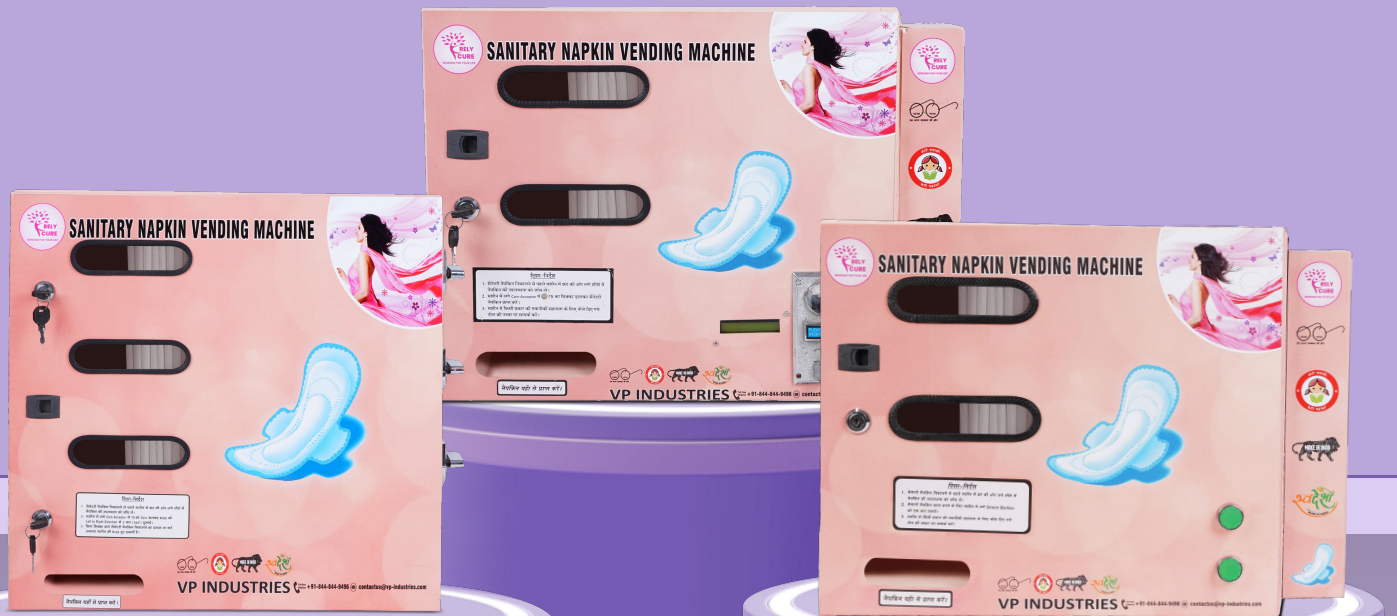

WOMEN WELFARE HYGIENIC PRODUCTS

AN ISO & CE Certified

MSME CERTIFIED

GEM Registered Supplier

Wisdom For Your Life

Sanitary Napkin Vending Machine

Wall Mountable & Front loading Pink Color
Push button Operated

Storage Capacity 60 PADS

60 Napkins loaded in 2 Spring Spiral Left to right

02
Spring

2X30
PADS

Sanitary Napkin Vending Machine

Machine dimension & Weight

Machine Features & Specification

- 01 Push Button Operated
- 02 Inspection Window
- 03 Napkin Collection Point
- 04 Door Lock

Machine Operating Mechanism

Instruction for use:

- 01 Electronic Push Button Operated For Free Vending Of Sanitary Napkin
- 03 Push the button and get the napkin without coin
- 04 Currency value Not Required any Coin/Token

Easy Wall Mountable Using Screw

Box Component & Accessories:

Sanitary Napkin-30pcs

Wall Plug & Screw-2 pair

User Guide Manual

Door Lock Keys-2 pc

More Information

Mode Of Function	Push Button Oprated
Currency Value	Not Required
Napkin Type	Any Size Of Trifold
Napkin Refilled Method	Direction All Spring Spiral Provided
Stock View	Provided Visibility Windows Of Napkins Operated With
Machine Material	Mild Steel Body With Epoxy Anti Rust Proof Powder Coated For Superior Finish
Power Consumption	Electricity Required 5 Amp Socket Plug In (220V)
Accessories Included	60 Sanitary Pads, 2 Nos Pvc Wall Plug With 2 Nos Screws, 2 Nos Of Keys And User Manual)
Type Of Packaging	Packing Of Thermocol And Carton Cardboard Fitment Box
Product Offering	To Make Life Easier And Tension Free During Those Days, Just Drop A Coin & Get The Napkin On 24x7 Basis..)
Warranty	1 Year
Easy To Installation	With The Help Of Mounting Accessories Provided , Hang The Machine On Wall & Start Collecting The Napkins.
Customer Support	Available By 24x7 Basis