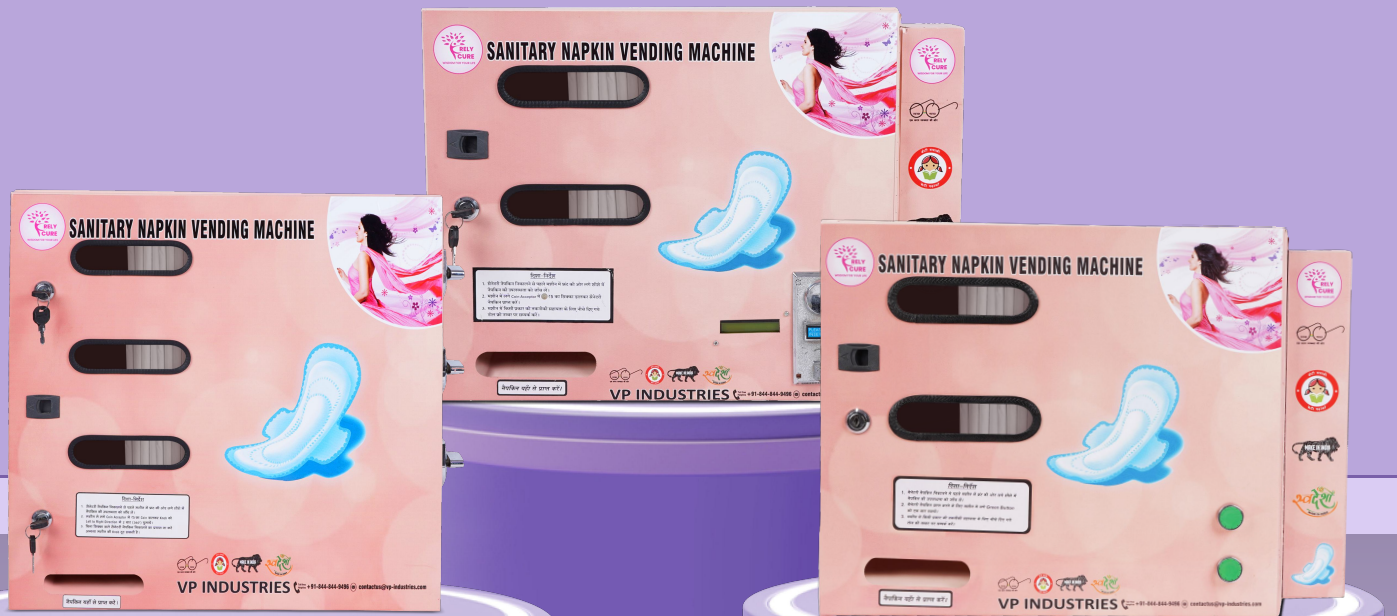

WOMEN WELFARE HYGIENIC PRODUCTS

AN ISO & CE Certified

MSME CERTIFIED

GEM Registered Supplier

Wisdom For Your Life

Sanitary Napkin Vending Machine

Wall Mountable & Front loading Pink Color
Fully Automatic Operated

Storage Capacity 30 PADS

30 Napkins loaded in 1 Spring Spiral Left to right

01
Spring

1X30
PADS

Machine Features & Specification

01 Fully Automatic operated

02 Multi Coin Acceptor

03 Inspection Window

04 Napkin Collection Point

05 Door Lock

Machine Operating Mechanism

Instruction for use:

- 01 Insert 5 Rs. coin in the Digital Coin Acceptor
- 02 And get the napkin automatic
- 03 No need of press any button of vending

Easy Wall Mountable Using Screw

Box Component & Accessories:

Sanitary Napkin-30pcs

Wall Plug & Screw-2 pair

User Guide Manual

Door Lock Keys-2 pc

More Information

Mode Of Function	Fully Automatic
Currency Value	5 Rupee Coins
Napkin Type	Any Size Of Trifold
Napkin Refilled Method	Direction All Spring Spiral Provided
Stock View	Provided Visibility Windows Of Napkins Operated With
Machine Material	Mild Steel Body With Epoxy Anti Rust Proof Powder Coated For Superior Finish
Power Consumption	Stand Alone No Electricity Required
Accessories Included	30 Sanitary Pads, 2 Nos Pvc Wall Plug With 2 Nos Screws, 2 Nos Of Keys And User Manual)
Type Of Packaging	Packing Of Thermocol And Carton Cardboard Fitment Box
Product Offering	To Make Life Easier And Tension Free During Those Days, Just Drop A Coin & Get The Napkin On 24x7 Basis..)
Warranty	1 Year
Easy To Installation	With The Help Of Mounting Accessories Provided , Hang The Machine On Wall & Start Collecting The Napkins.
Customer Support	Available By 24x7 Basis