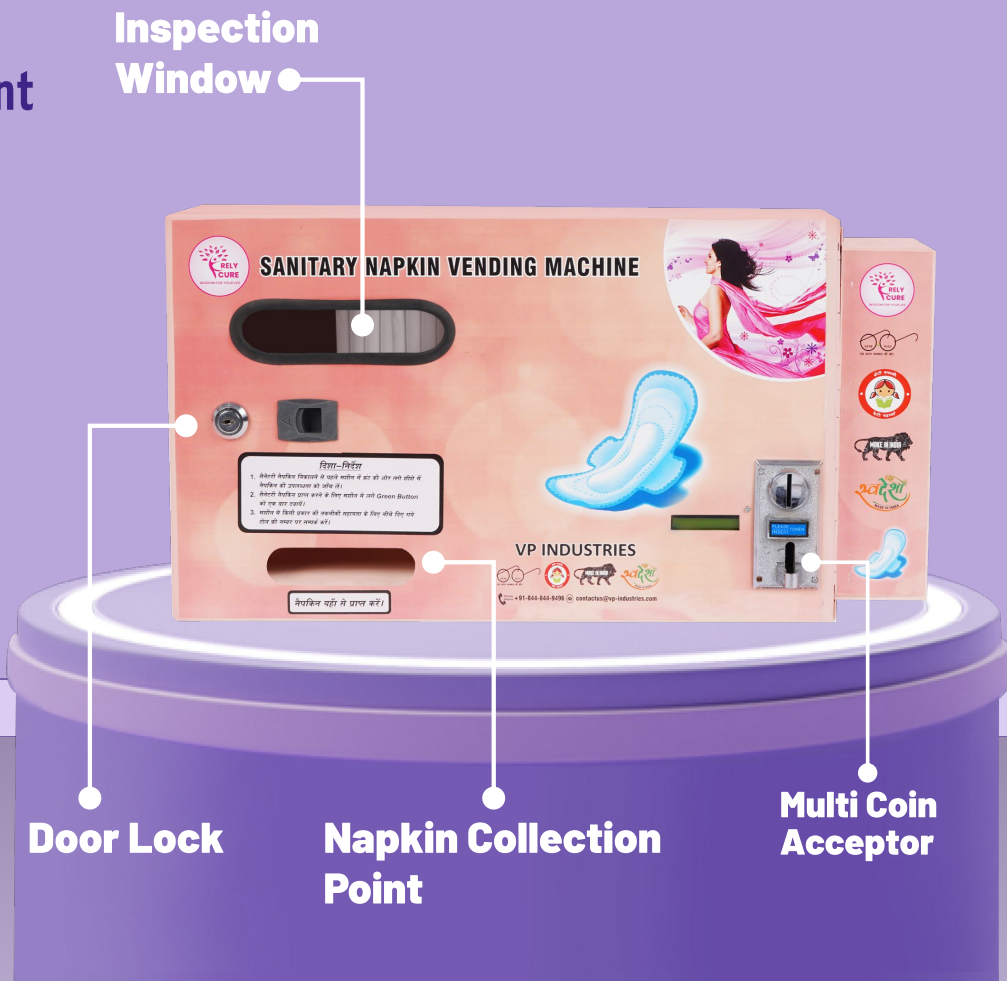

WOMEN WELFARE HYGIENIC PRODUCTS

AN ISO & CE Certified

MSME CERTIFIED

GEM Registered Supplier

Wisdom For Your Life

Sanitary Napkin Vending Machine

Wall Mountable & Front loading Pink Color
Fully Automatic Operated

Storage Capacity 30 PADS

30 Napkins loaded in 1 Spring Spiral Left to right

01
Spring

1X30
PADS

Machine Features & Specification

01 Fully Automatic operated

02 Multi Coin Acceptor

03 Inspection Window

04 Napkin Collection Point

05 Door Lock

Machine Operating Mechanism

Instruction for use:

- 01 Insert 5 Rs. coin in the Digital Coin Acceptor
- 02 And get the napkin automatic
- 03 No need of press any button of vending

Easy Wall Mountable Using Screw

Box Component & Accessories:

Sanitary Napkin-30pcs

Wall Plug & Screw-2 pair

User Guide Manual

Door Lock Keys-2 pc

More Information

Mode Of Function	Fully Automatic
Currency Value	5 Rupee Coins
Napkin Type	Any Size Of Trifold
Napkin Refilled Method	Direction All Spring Spiral Provided
Stock View	Provided Visibility Windows Of Napkins Operated With
Machine Material	Mild Steel Body With Epoxy Anti Rust Proof Powder Coated For Superior Finish
Power Consumption	Stand Alone No Electricity Required
Accessories Included	30 Sanitary Pads, 2 Nos Pvc Wall Plug With 2 Nos Screws, 2 Nos Of Keys And User Manual)
Type Of Packaging	Packing Of Thermocol And Carton Cardboard Fitment Box
Product Offering	To Make Life Easier And Tension Free During Those Days, Just Drop A Coin & Get The Napkin On 24x7 Basis..)
Warranty	1 Year
Easy To Installation	With The Help Of Mounting Accessories Provided , Hang The Machine On Wall & Start Collecting The Napkins.
Customer Support	Available By 24x7 Basis