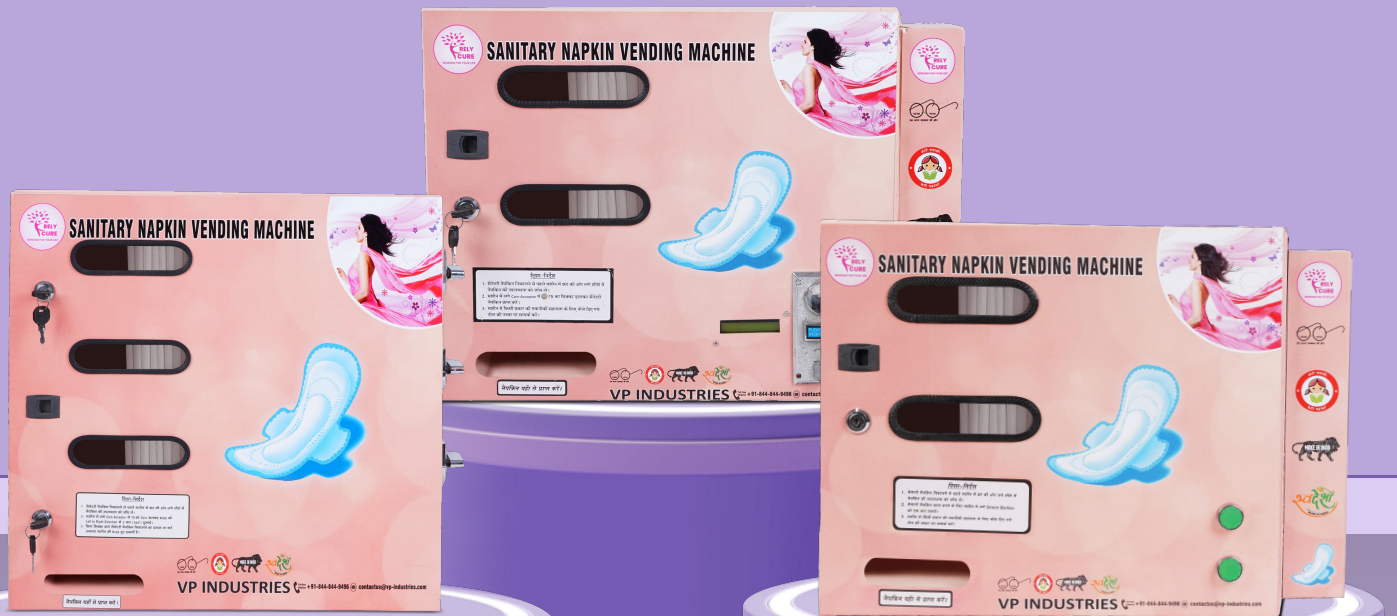

WOMEN WELFARE HYGIENIC PRODUCTS

AN ISO & CE Certified

MSME CERTIFIED

GEM Registered Supplier

Wisdom For Your Life

Sanitary Napkin Vending Machine

Wall Mountable & Front loading Pink Color
Push button Operated

Storage Capacity 30 PADS

30 Napkins loaded in 1 Spring Spiral Left to right

01
Spring

1X30
PADS

Sanitary Napkin Vending Machine

Machine dimension & Weight

Machine Features & Specification

- 01 Push Button Operated
- 02 Inspection Window
- 03 Napkin Collection Point
- 04 Door Lock

Machine Operating Mechanism

Instruction for use:

- 01 Electronic Push Button Operated For Free Vending Of Sanitary Napkin
- 03 Push the button and get the napkin without coin
- 04 Currency value Not Required any Coin/Token

Easy Wall Mountable Using Screw

Box Component & Accessories:

Sanitary Napkin-30pcs

Wall Plug & Screw-2 pair

User Guide Manual

Door Lock Keys-2 pc

More Information

Mode Of Function	Push Button Oprated
Currency Value	Not Required
Napkin Type	Any Size Of Trifold
Napkin Refilled Method	Direction All Spring Spiral Provided
Stock View	Provided Visibility Windows Of Napkins Operated With
Machine Material	Mild Steel Body With Epoxy Anti Rust Proof Powder Coated For Superior Finish
Power Consumption	Electricity Required 5 Amp Socket Plug In (220V)
Accessories Included	30 Sanitary Pads, 2 Nos Pvc Wall Plug With 2 Nos Screws, 2 Nos Of Keys And User Manual)
Type Of Packaging	Packing Of Thermocol And Carton Cardboard Fitment Box
Product Offering	To Make Life Easier And Tension Free During Those Days, Just Drop A Coin & Get The Napkin On 24x7 Basis..)
Warranty	1 Year
Easy To Installation	With The Help Of Mounting Accessories Provided , Hang The Machine On Wall & Start Collecting The Napkins.
Customer Support	Available By 24x7 Basis